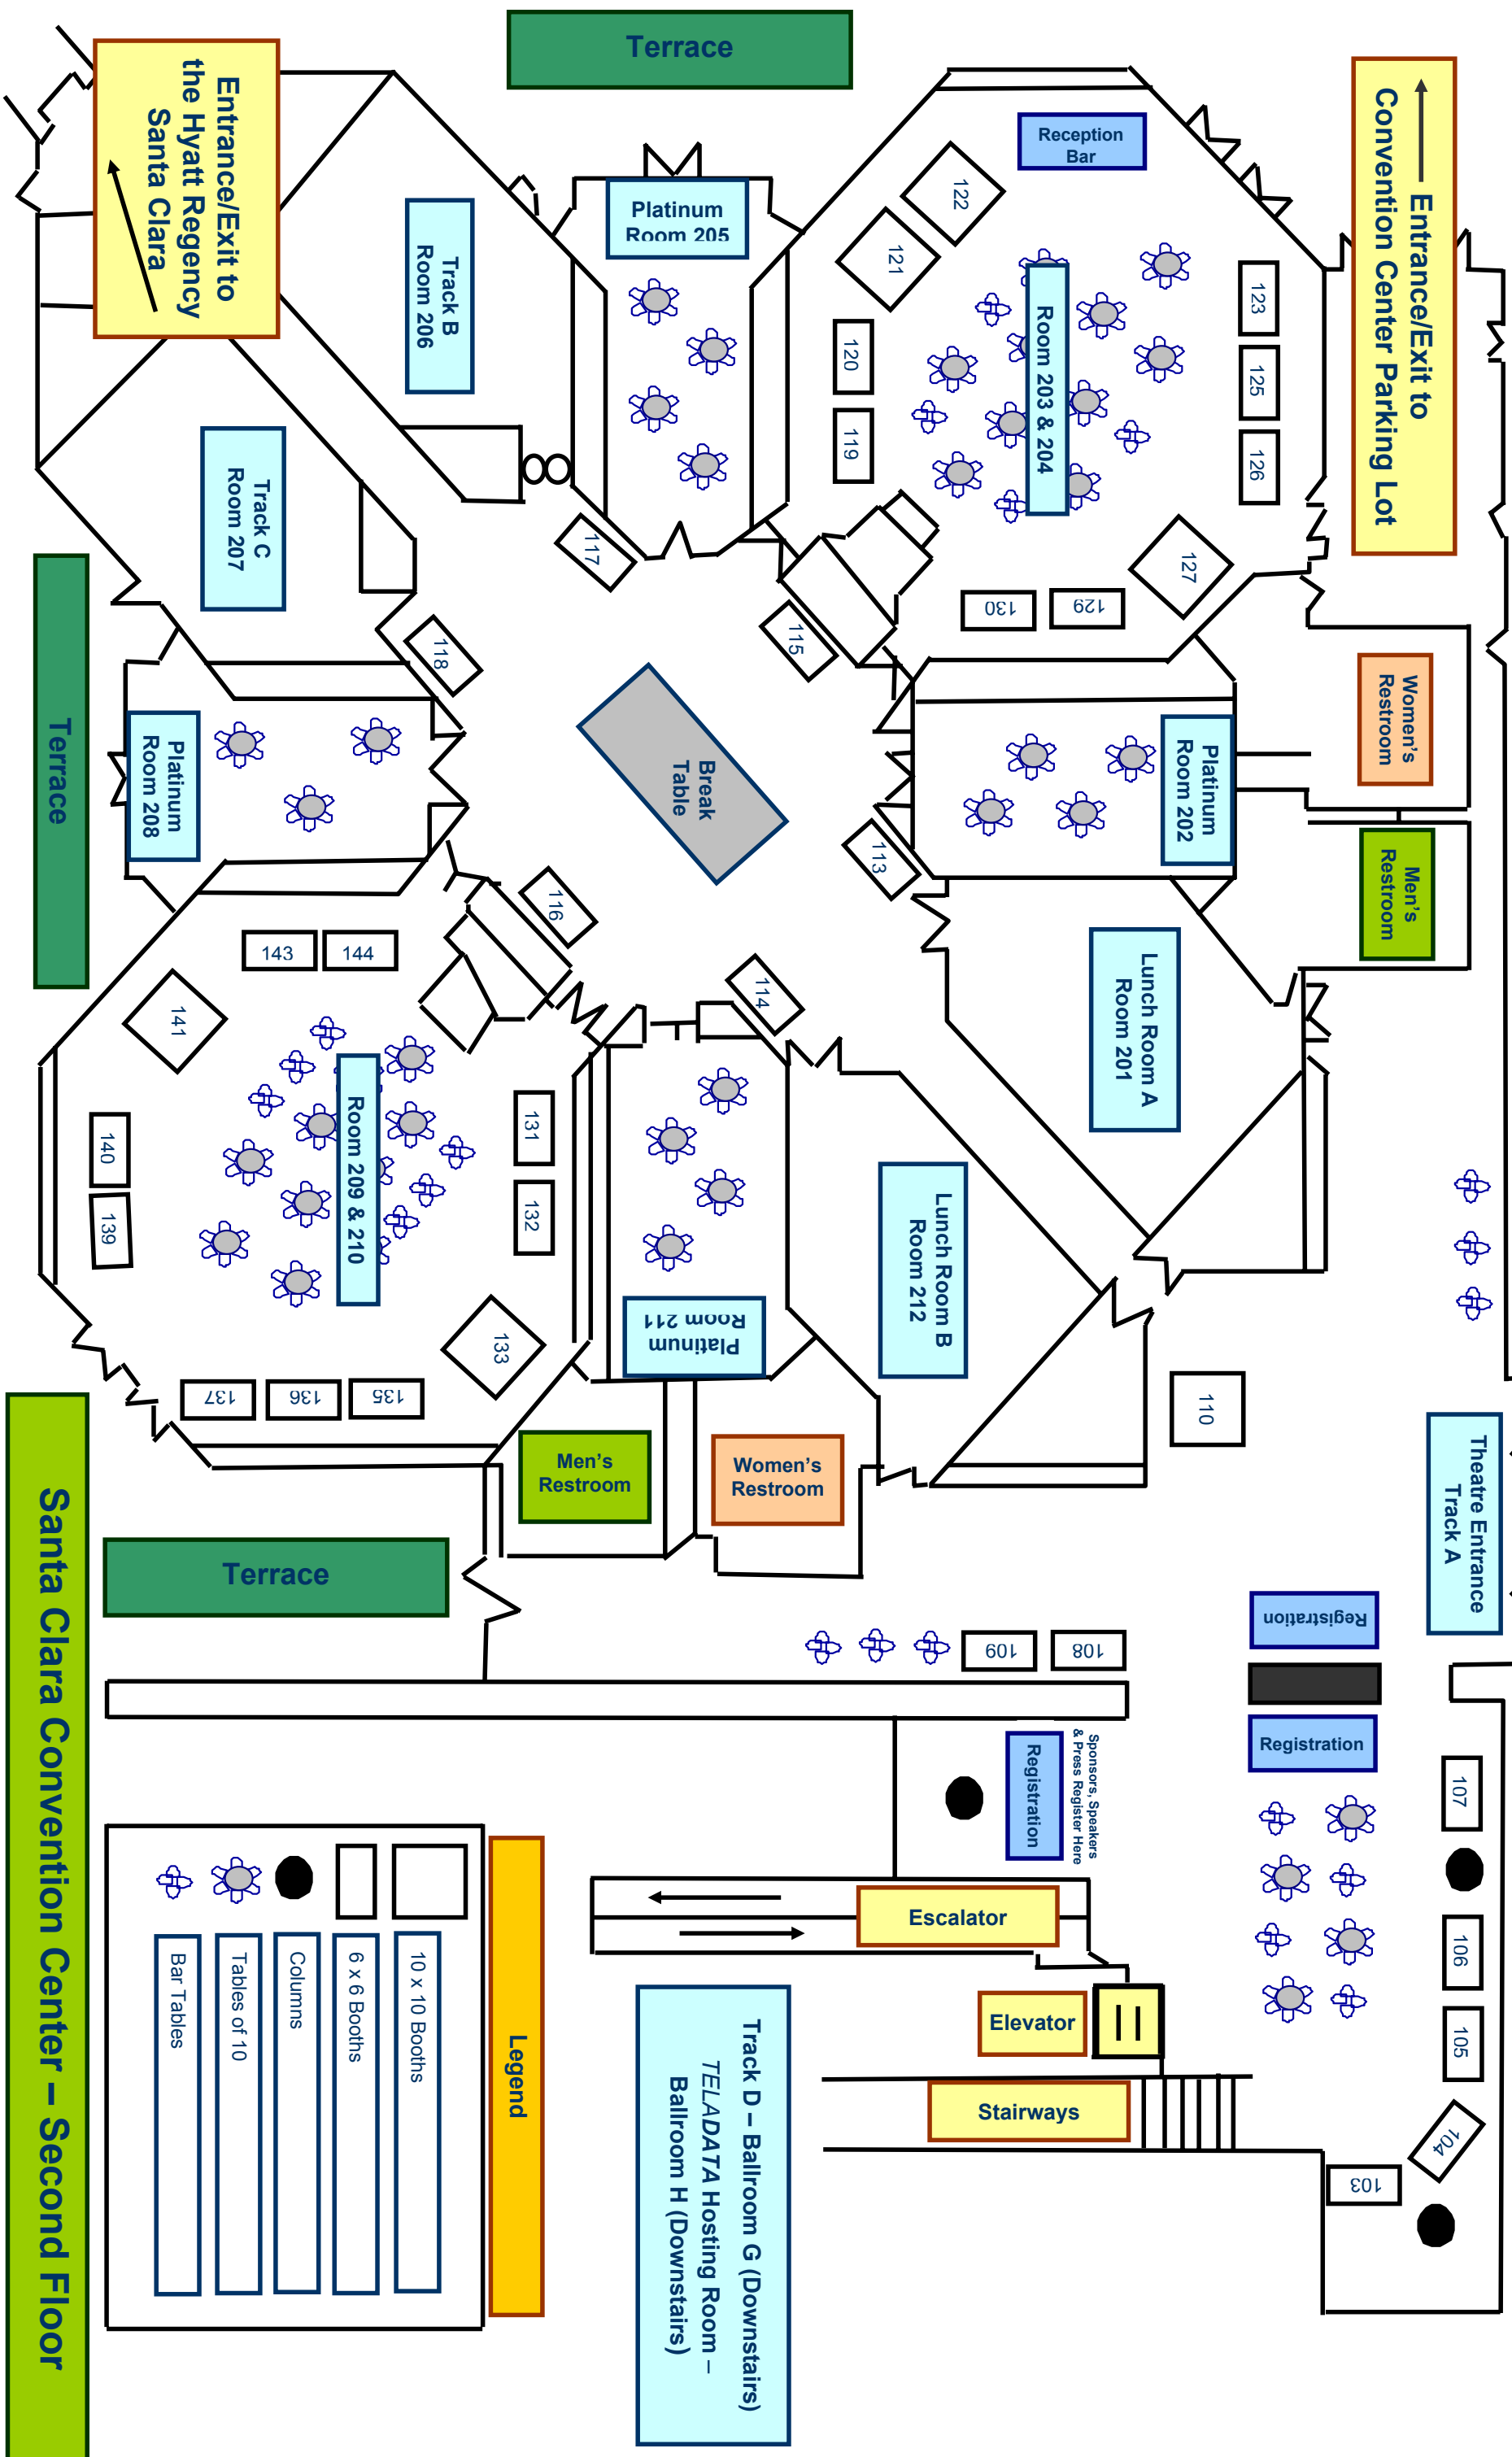

2009 Technology Convergence Center

Legend

- 10 x 10 Booths
- 6 x 6 Booths
- Columns
- Tables of 10
- Bar Tables

Santa Clara Convention Center – Second Floor

Terrace

Terrace

Terrace